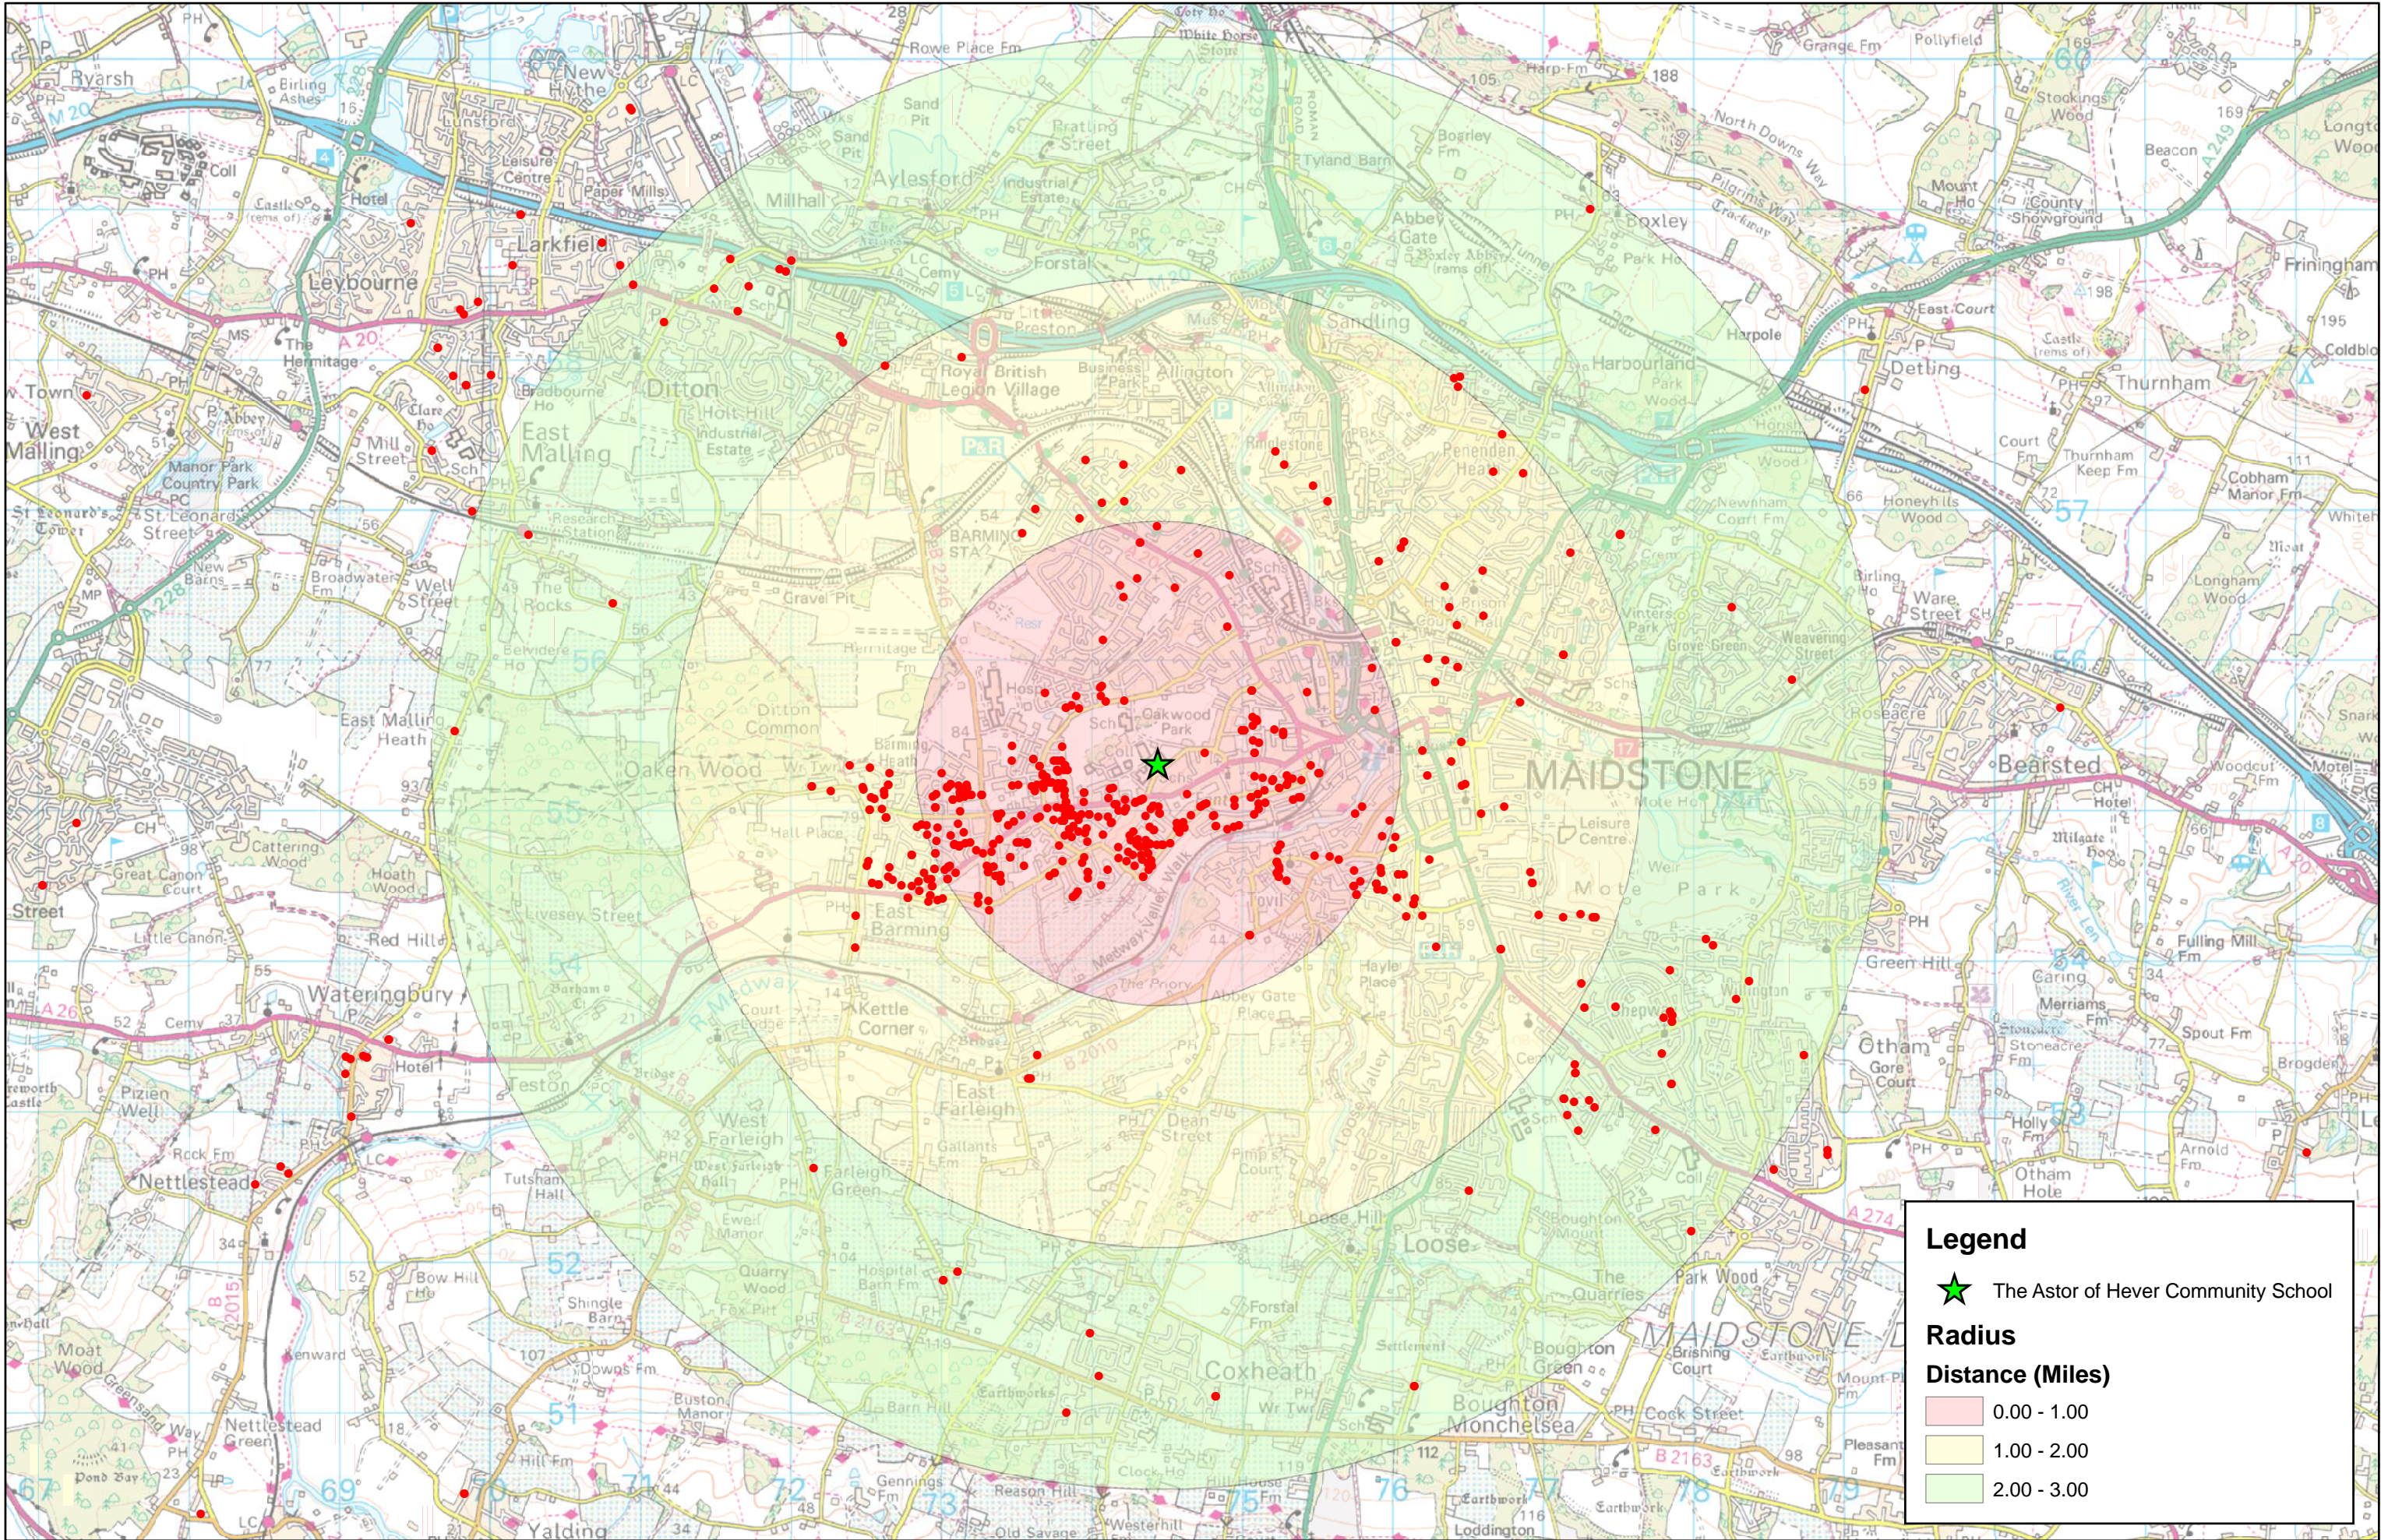

Pupils Attending The Astor of Hever Community School

Legend

- ★ The Astor of Hever Community School

Radius

Distance (Miles)

- 0.00 - 1.00
- 1.00 - 2.00
- 2.00 - 3.00